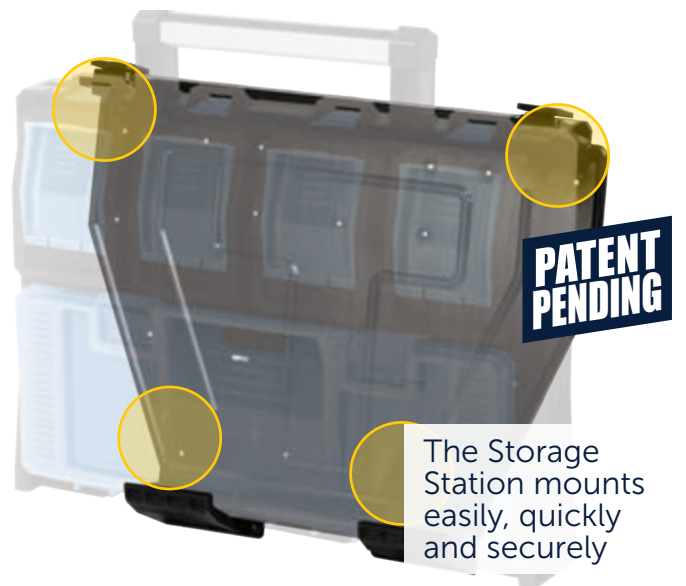

*Easy Mount Bracket
for Mobile and
Wall Mounting*

*THE Wall Mount Solution for All Home
& Mobile Work Truck Storage Needs!*

5 STOR-ALL PODS STORAGE STATION™

5 STORALL-PODS

WALL MOUNT HOME & MOBILE STORAGE STATION

*Easy Mount Bracket
for Mobile and
Wall Mounting*

10 DEEP CUPS STORAGE STATION™

*THE Wall Mount Solution for All Home
& Mobile Work Truck Storage Needs!*

10 DEEP CUPS

WALL MOUNT HOME & MOBILE STORAGE STATION

The Deep Cups lift out with ease and make your parts accessible

PATENT PENDING

The Storage Station mounts easily, quickly and securely

50 LBS

The Storage Station Mount holds in excess of 50 lbs!

Perfect for Work Vans, and for all mobile applications...

...As well as for at home Work Shop applications

The 'Tri-Lock' system ensures that your parts stay secure

*Easy Mount Bracket
for Mobile and
Wall Mounting*

*THE Wall Mount Solution for All Home
& Mobile Work Truck Storage Needs!*