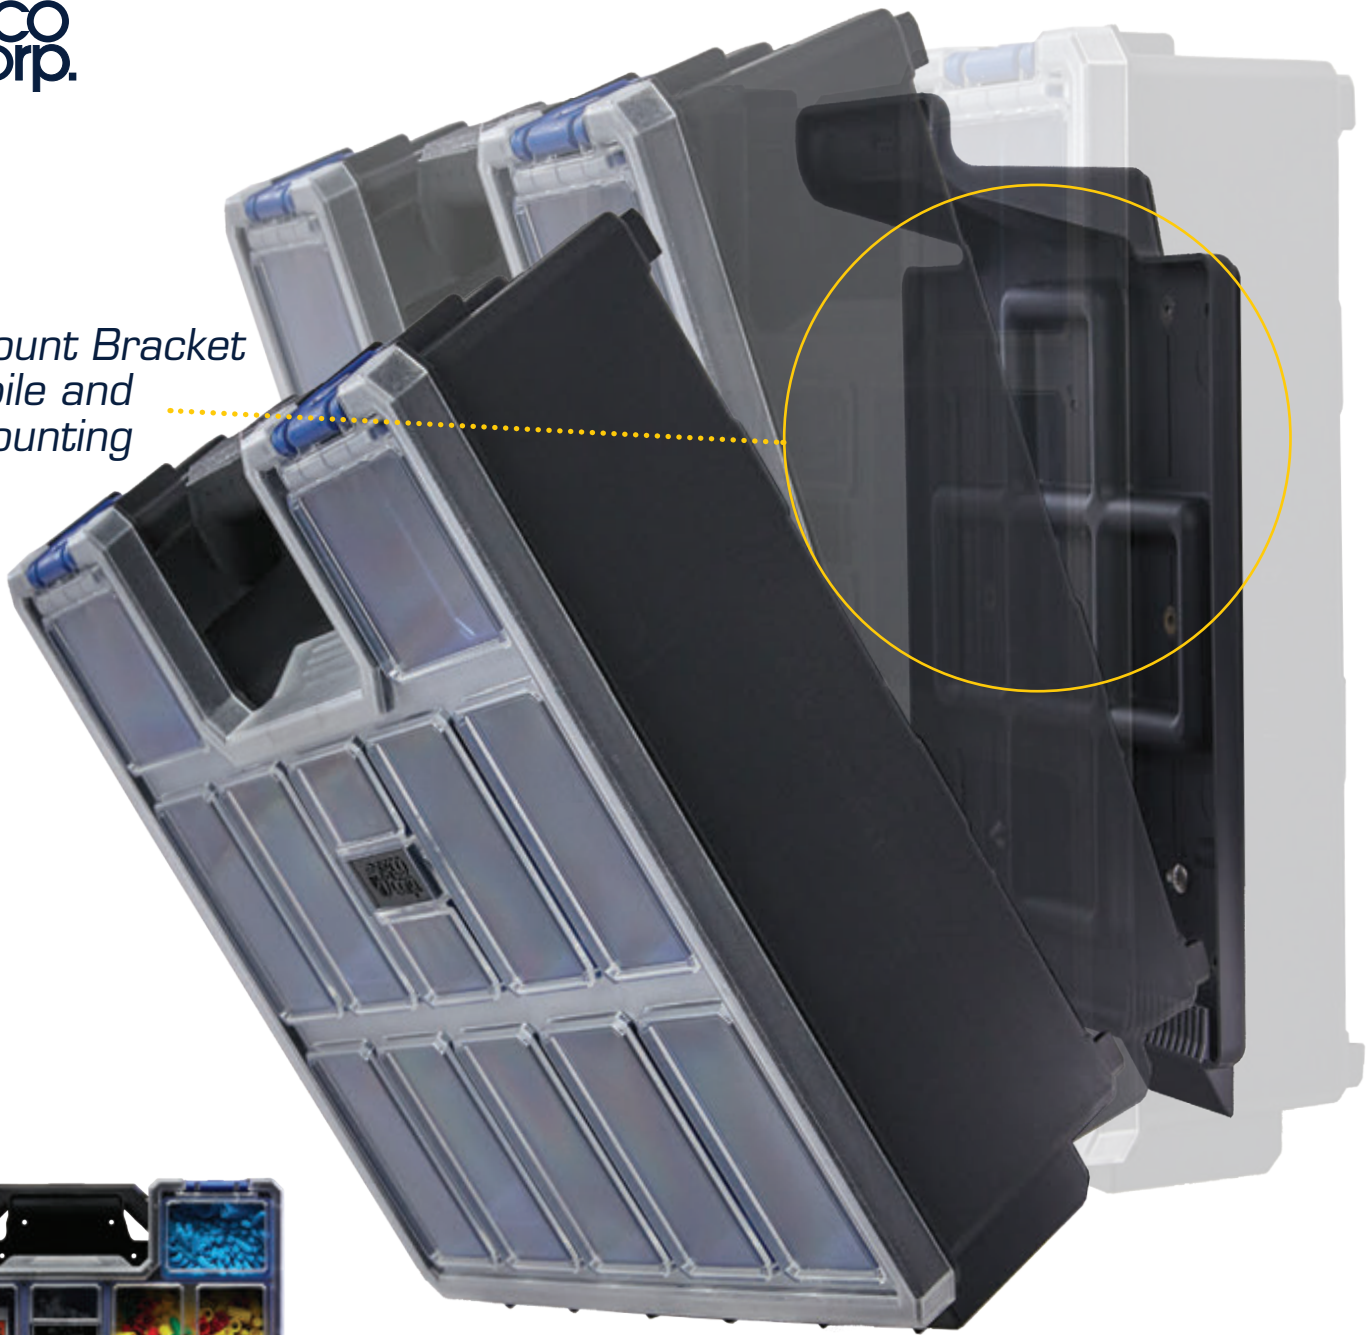

*Easy Mount Bracket
for Mobile and
Wall Mounting*

*THE Wall Mount Solution for All Home
& Mobile Work Truck Storage Needs!*

5 STOR-ALL PODS STORAGE STATION™

5 STORALL-PODS

WALL MOUNT HOME & MOBILE STORAGE STATION

*Easy Mount Bracket
for Mobile and
Wall Mounting*

10 DEEP CUPS STORAGE STATION™

*THE Wall Mount Solution for All Home
& Mobile Work Truck Storage Needs!*

10 DEEP CUPS

WALL MOUNT HOME & MOBILE STORAGE STATION

The Deep Cups lift out with ease and make your parts accessible

PATENT PENDING

The Storage Station mounts easily, quickly and securely

50 LBS

The Storage Station Mount holds in excess of 50 lbs!

Perfect for Work Vans, and for all mobile applications...

**10 DEEP CUPS+
STORAGE
STATION™**

10 DEEP CUPS WITH LIDS WALL MOUNT HOME & MOBILE STORAGE STATION

The Deep Cup+ with lids are easily removed and secure your parts

The Storage Station mounts easily, quickly and securely