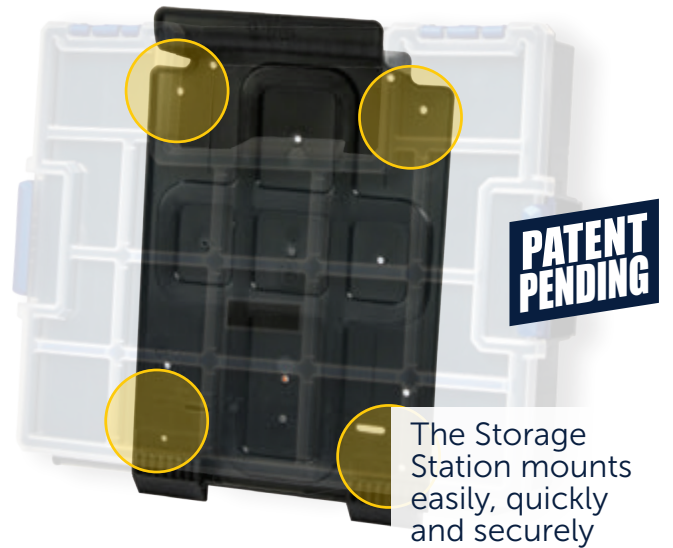

The Storage Station mounts easily, quickly and securely