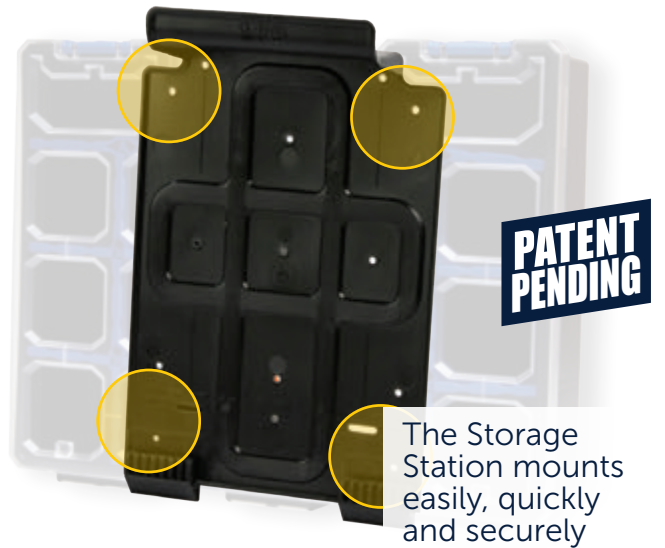

...As well as for at home Work Shop applications

Convertible dividers adjust to make room for all items

*Easy Mount Bracket
for Mobile and
Wall Mounting*

*THE Wall Mount Solution for All Home
& Mobile Work Truck Storage Needs!*

17 COMPARTMENT STORAGE STATION™

17 COMPARTMENT WALL MOUNT HOME & MOBILE STORAGE STATION

Screw-In dividers firmly adjust to make room for all sizes of items

The Storage Station mounts easily, quickly and securely