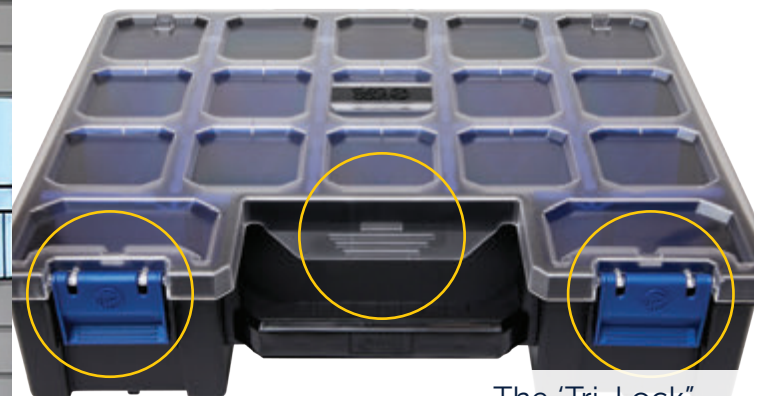

The 'Tri-Lock' system ensures that your parts stay secure