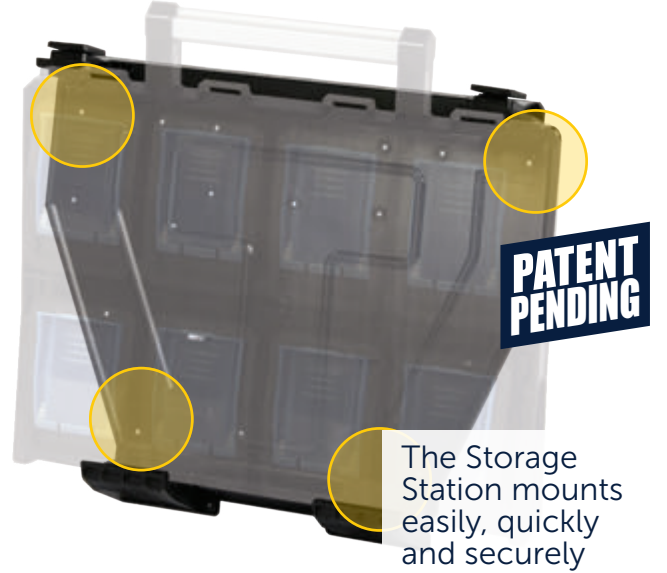

WALL MOUNT STORAGE STATIONS

*Easy Mount Bracket
for Mobile and
Wall Mounting*

*THE Wall Mount Solution for All Home
& Mobile Work Truck Storage Needs!*

8 STOR-ALL PODS STORAGE STATION™

8 STORALL-PODS

WALL MOUNT HOME & MOBILE STORAGE STATION

*Easy Mount Bracket
for Mobile and
Wall Mounting*

*THE Wall Mount Solution for All Home
& Mobile Work Truck Storage Needs!*

5 STOR-ALL PODS STORAGE STATION™

5 STORALL-PODS

WALL MOUNT HOME & MOBILE STORAGE STATION

*Easy Mount Bracket
for Mobile and
Wall Mounting*

10 DEEP CUPS STORAGE STATION™

*THE Wall Mount Solution for All Home
& Mobile Work Truck Storage Needs!*

10 DEEP CUPS

WALL MOUNT HOME & MOBILE STORAGE STATION

The Deep Cups lift out with ease and make your parts accessible

PATENT PENDING

The Storage Station mounts easily, quickly and securely

50 LBS

The Storage Station Mount holds in excess of 50 lbs!

Perfect for Work Vans, and for all mobile applications...